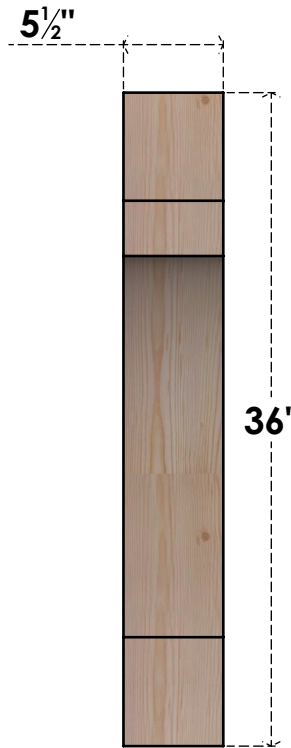

BRC06X24X36MRC00SDF

5 1/2"W X 24"D X 36"H MERCED SMOOTH BRACE, DOUGLAS FIR

EKENA MILLWORK
 2300 WEST MAIN ST.
 CLARKSVILLE, TX 75426
 TOLL FREE: 866-607-0453
 WWW.EKENAMILLWORK.COM

NOTES

1. INSTALLATION TO BE COMPLETED IN ACCORDANCE WITH MANUFACTURER'S SPECIFICATIONS.
2. DRAWING MAY NOT BE TO SCALE
3. THIS DRAWING IS INTENDED FOR DESIGN AND PLANNING PURPOSES ONLY.
4. ALL INFORMATION CONTAINED HEREIN WAS CURRENT AT THE TIME OF DEVELOPMENT BUT MUST BE REVIEWED AND APPROVED BY THE PRODUCT MANUFACTURER TO BE CONSIDERED ACCURATE.
5. PRODUCTS ARE NOT KILN DRIED. THIS ITEM IS UNIQUE AND WILL CONTAIN THE NATURAL VARIATIONS THAT THE WOOD SPECIES OFFERS. THIS MAY RESULT IN VARIATIONS UP TO 1/4"