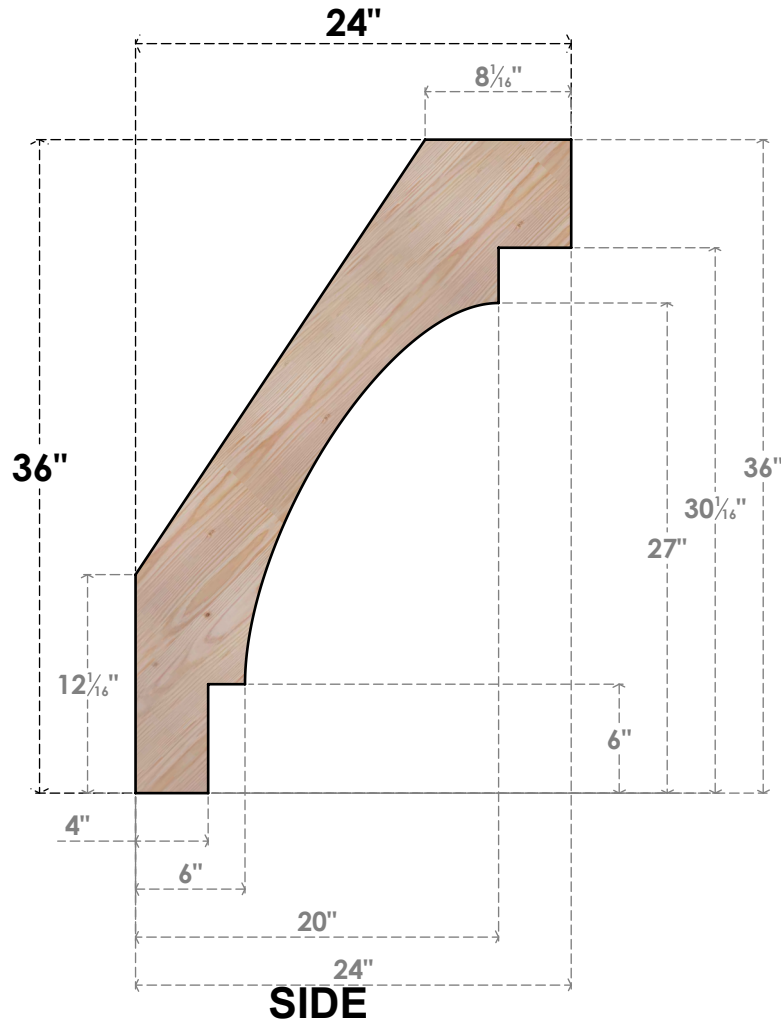

BRC06X24X36MRC00SDF

5 1/2"W X 24"D X 36"H MERCED SMOOTH BRACE, DOUGLAS FIR

EKENA MILLWORK
 2300 WEST MAIN ST.
 CLARKSVILLE, TX 75426
 TOLL FREE: 866-607-0453
 WWW.EKENAMILLWORK.COM

NOTES

1. INSTALLATION TO BE COMPLETED IN ACCORDANCE WITH MANUFACTURER'S SPECIFICATIONS.
2. DRAWING MAY NOT BE TO SCALE
3. THIS DRAWING IS INTENDED FOR DESIGN AND PLANNING PURPOSES ONLY.
4. ALL INFORMATION CONTAINED HEREIN WAS CURRENT AT THE TIME OF DEVELOPMENT BUT MUST BE REVIEWED AND APPROVED BY THE PRODUCT MANUFACTURER TO BE CONSIDERED ACCURATE.
5. PRODUCTS ARE NOT KILN DRIED. THIS ITEM IS UNIQUE AND WILL CONTAIN THE NATURAL VARIATIONS THAT THE WOOD SPECIES OFFERS. THIS MAY RESULT IN VARIATIONS UP TO 1/4"